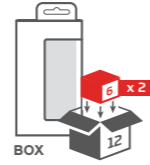

HeatBank® 6 Rechargeable Hand Warmer

Heat at the press of a button. The HeatBank® 6 Rechargeable Hand Warmer keeps you warm from the office to the woods for up to six hours. This portable companion keeps you warm, connected and comfortable with its three heat settings, USB-compatible charging port and included neck lanyard.

This product is listed to applicable standards and requirements by UL.