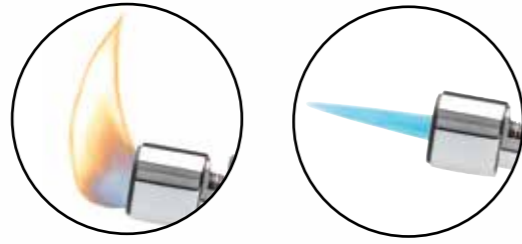

Butane Torch

The torch you won't want to pass. The Butane Torch delivers power and performance when and where you need it, from the kitchen to the workshop to the great outdoors. This durable torch with patented ignition lights easily, burns strongly and can toggle between adjustable soft yellow or blue torch flames. Perfect for fire starting, soldering, heating, melting, thawing or anything in between. For optimal performance, fill with Zippo butane fuel.

2007012
Butane Torch

Adjustable flame size