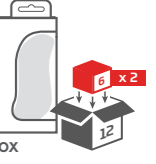

HeatBank® 9s Plus Rechargeable Hand Warmer

Powerful, portable and ready for anything. The HeatBank® 9s Plus Rechargeable Hand Warmer is Zippo's most feature-packed and easy-to-use rechargeable hand warmer yet with its intuitive digital display, dual charging capability, LED flashlight and rapid warm-up time.