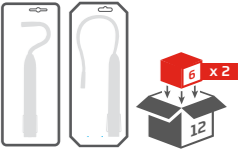

Charging Cable Included
75 Minute recharge time

2006830
Candy Apple
Red

2006828
Rose Gold

2006829
Pebble

Giftbox Packaging

Flex Neck Utility Lighters

Zippo's Flex Neck Utility Lighters offer power and precision in one durable package. Dual-flame technology keeps the flame burning strong, and a flexible neck directs heat in any direction and into narrow spaces - even in stiff winds. Great for lighting candles, BBQ grills, campfires and anything in between - and available in two sizes.