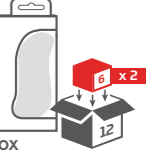

HeatBank® 9s Rechargeable Hand Warmer

Comfort at your fingertips. Stay connected and comfortable for up to nine hours with the HeatBank® 9s rechargeable hand warmer. With multiple, dual-sided heat settings and a convenient power bank feature that recharges your USB-compatible devices, you can enjoy the great outdoors without the waste or worry of disposable alternatives.